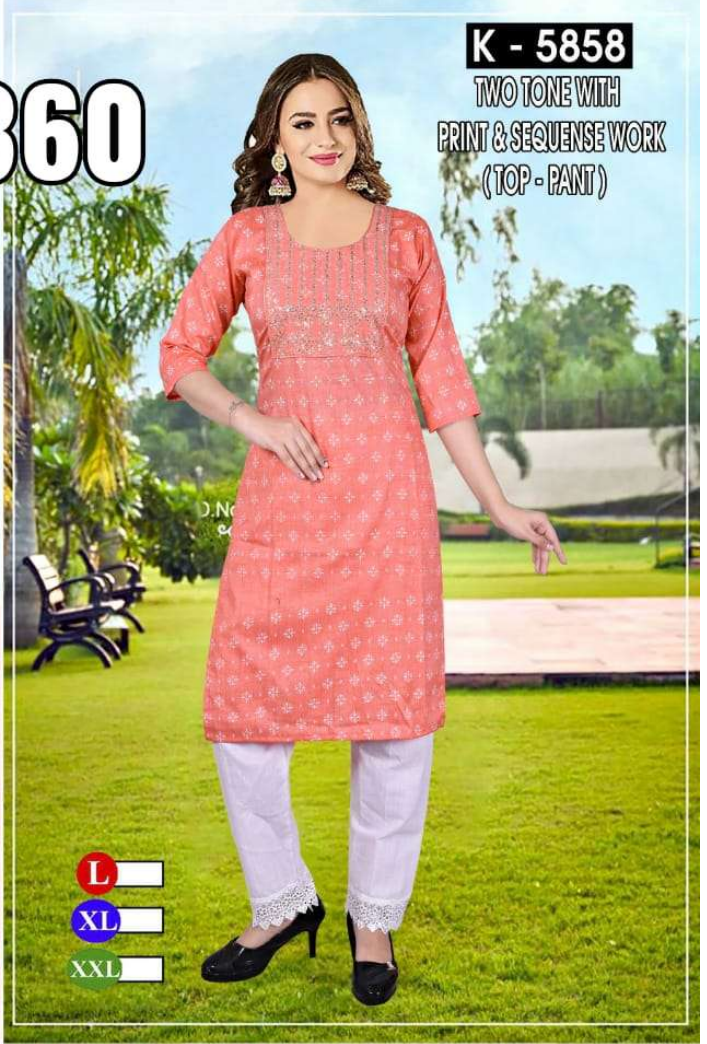

FASHION MANTRA

RS 360

K - 5858

TWO TONE WITH
PRINT & SEQUENSE WORK
(TOP - PANT)

- L
- XL
- XXL