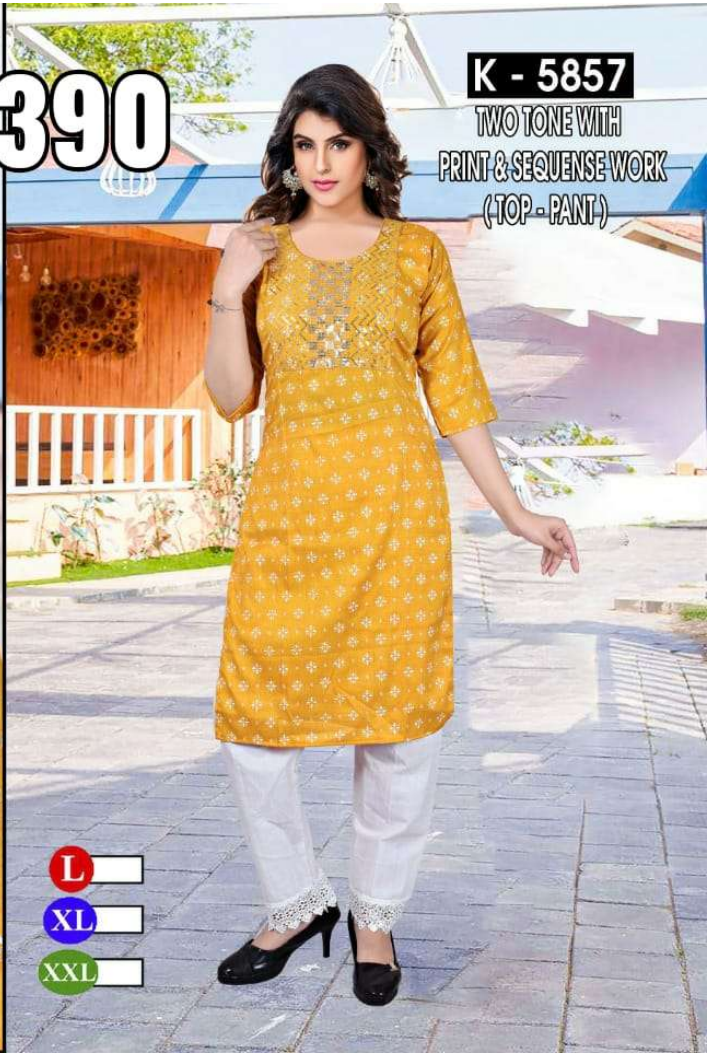

FASHION MANTRA

RS 390

K - 5857

**TWO TONE WITH
PRINT & SEQUINE WORK
(TOP - PANT)**

- L
- XL
- XXL