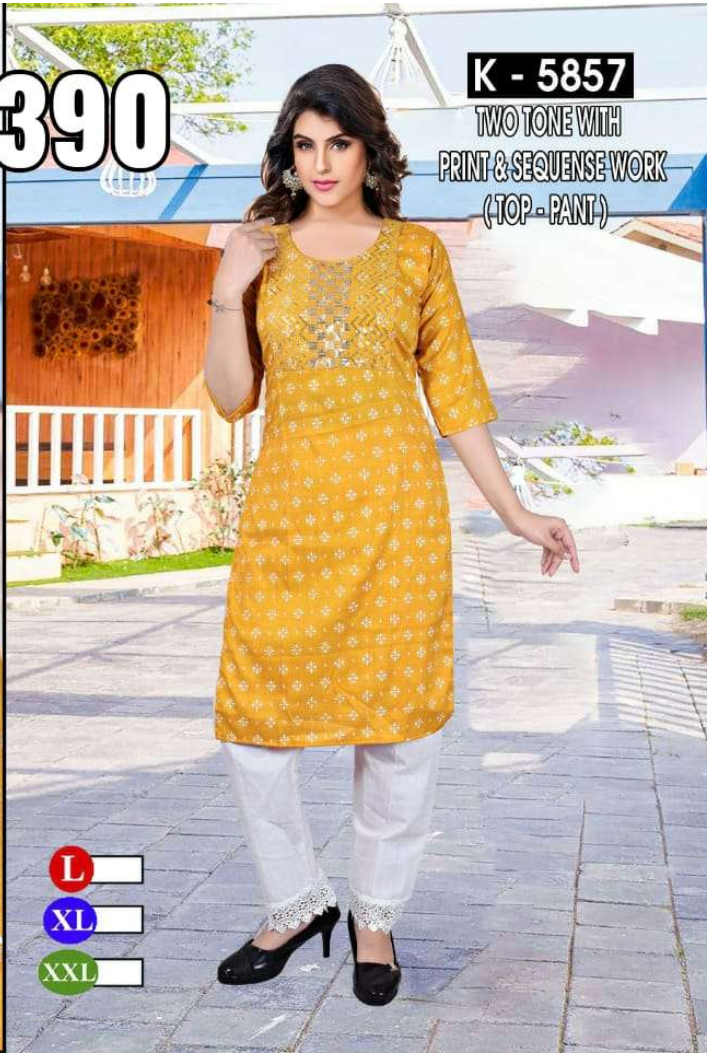

# FASHION MANTRA

**RS 390**

**K - 5857**

**TWO TONE WITH  
PRINT & SEQUINE WORK  
(TOP - PANT)**

- L
- XL
- XXL