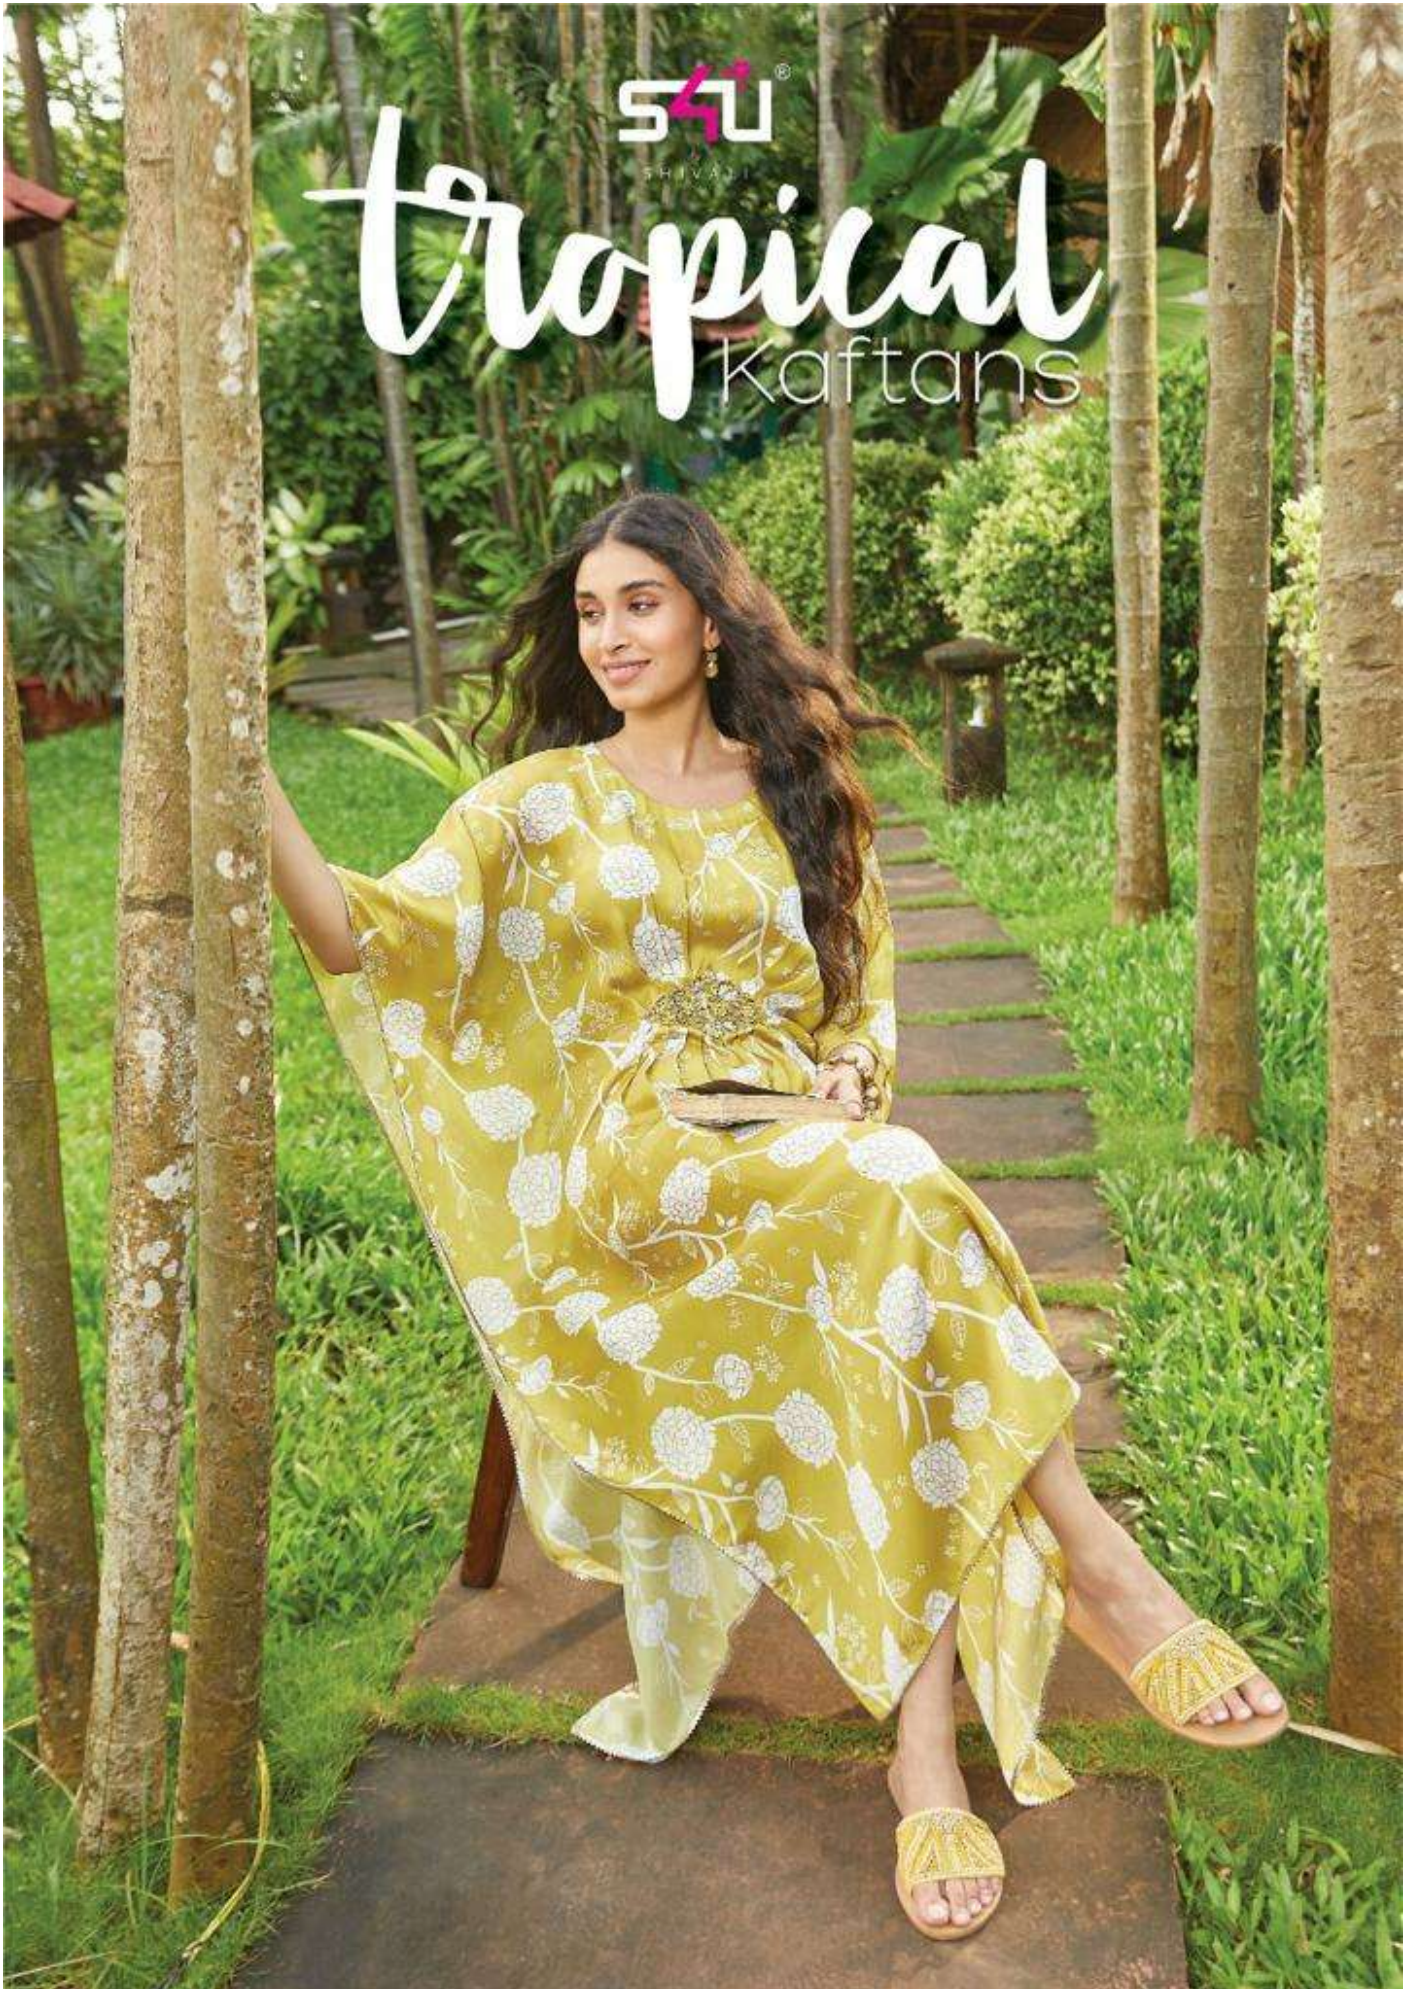

FASHION MANTRA

S4U[®]
by
SHIVALI

TK 104

S4U®

SAU[®]

SHIVANI

tropical

Kaftans