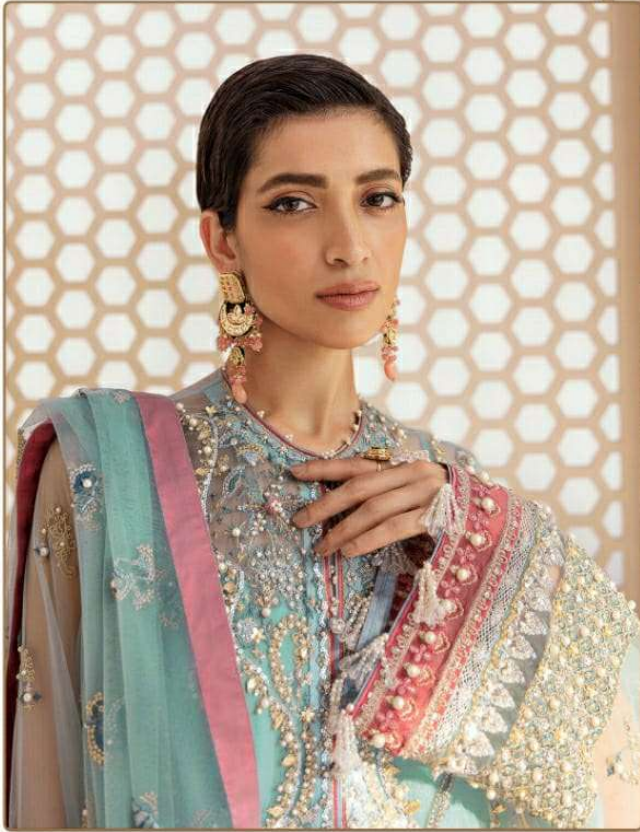

FASHION MANTRA

#R-376

TOP- NET WITH HEAVY EMBROIDERY
BOTTOM- DULL SANTOON
DUPATTA - NET WITH HEAVY EMBROIDERY

- Ⓟ DRY CLEAN ONLY.
- ✘ DO NOT USE ANY BLEACH OR STAIN REMOVING CHEMICAL.
- ☎ IRON THE FABRIC AT MODERATE TEMPERATURE.