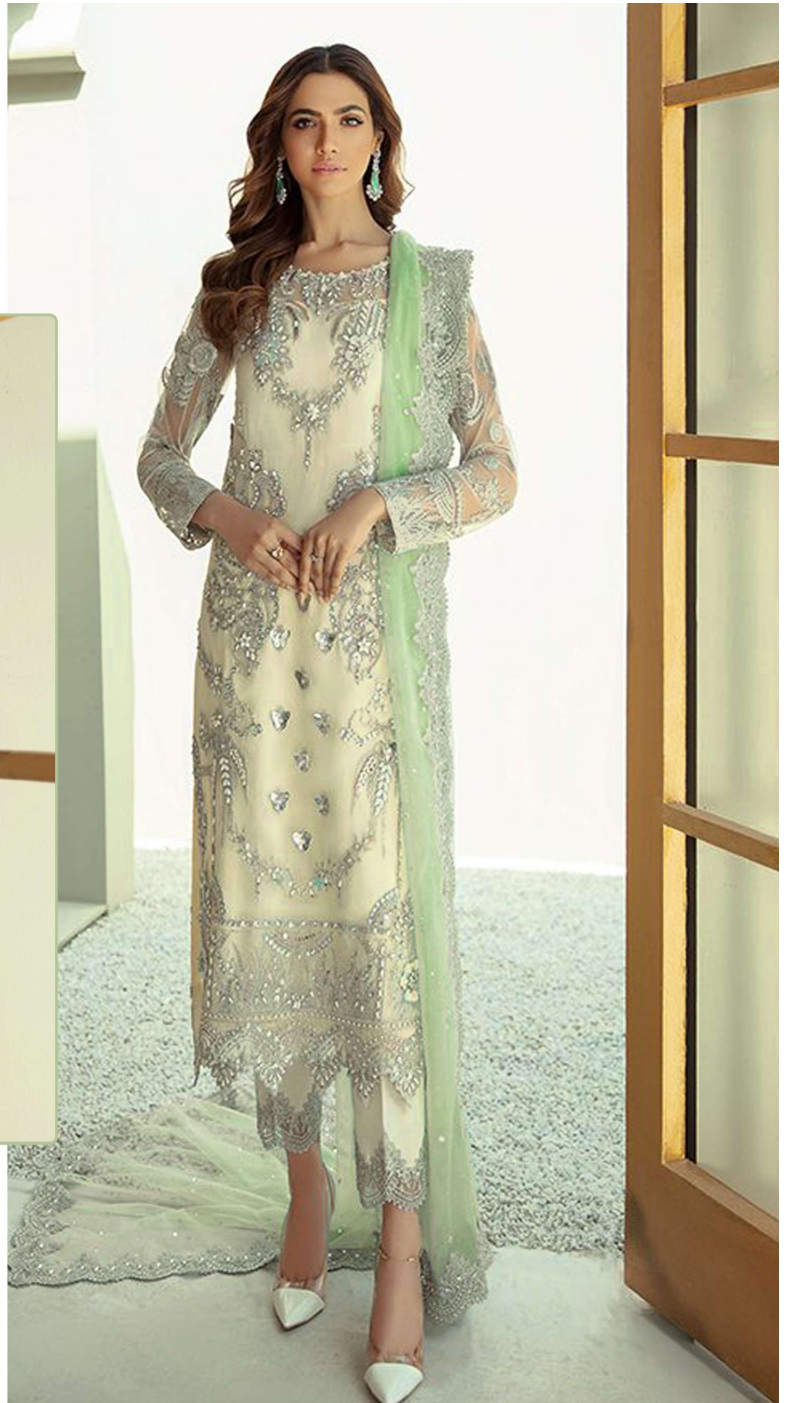

FASHION MANTRA

#R-336

TOP- FOX GEORGET WITH HEAVY EMBROIDERY
BOTTOM- DULL SANTOON
DUPATTA - NET WITH HEAVY EMBROIDERY

- Ⓟ DRY CLEAN ONLY.
- ⊗ DO NOT USE ANY BLEACH OR STAIN REMOVING CHEMICAL.
- ☎ IRON THE FABRIC AT MODERATE TEMPERATURE.

Emb Net Dupatta

Emb Sleeves

Emb Front

Bottom

Patch

R-336