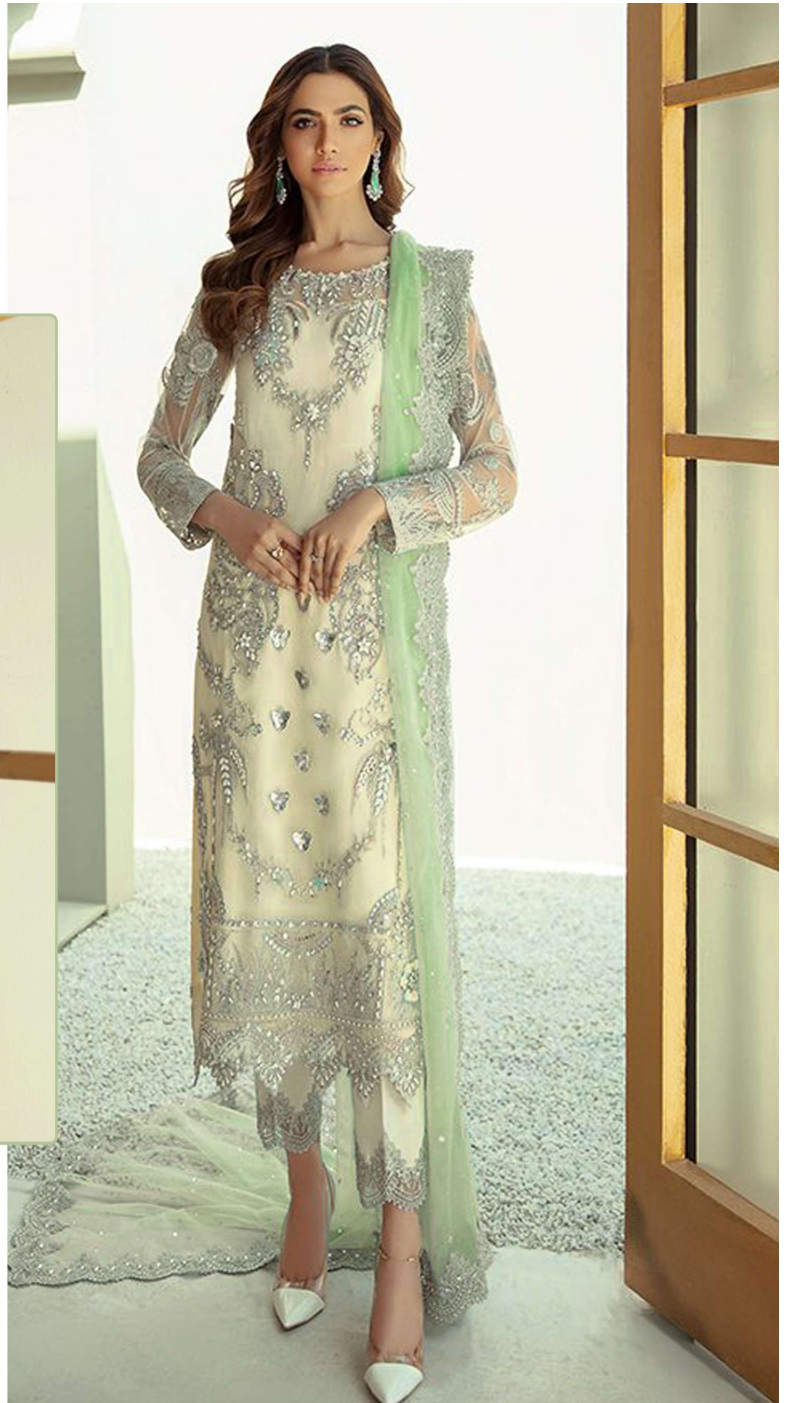

FASHION MANTRA

#R-336

TOP- FOX GEORGET WITH HEAVY EMBROIDERY
BOTTOM- DULL SANTOON
DUPATTA - NET WITH HEAVY EMBROIDERY

- Ⓟ DRY CLEAN ONLY.
- ⊗ DO NOT USE ANY BLEACH OR STAIN REMOVING CHEMICAL.
- ☎ IRON THE FABRIC AT MODERATE TEMPERATURE.

Emb Net
Dupatta

Emb Sleeves

Emb Front

Bottom

Patch

R-336