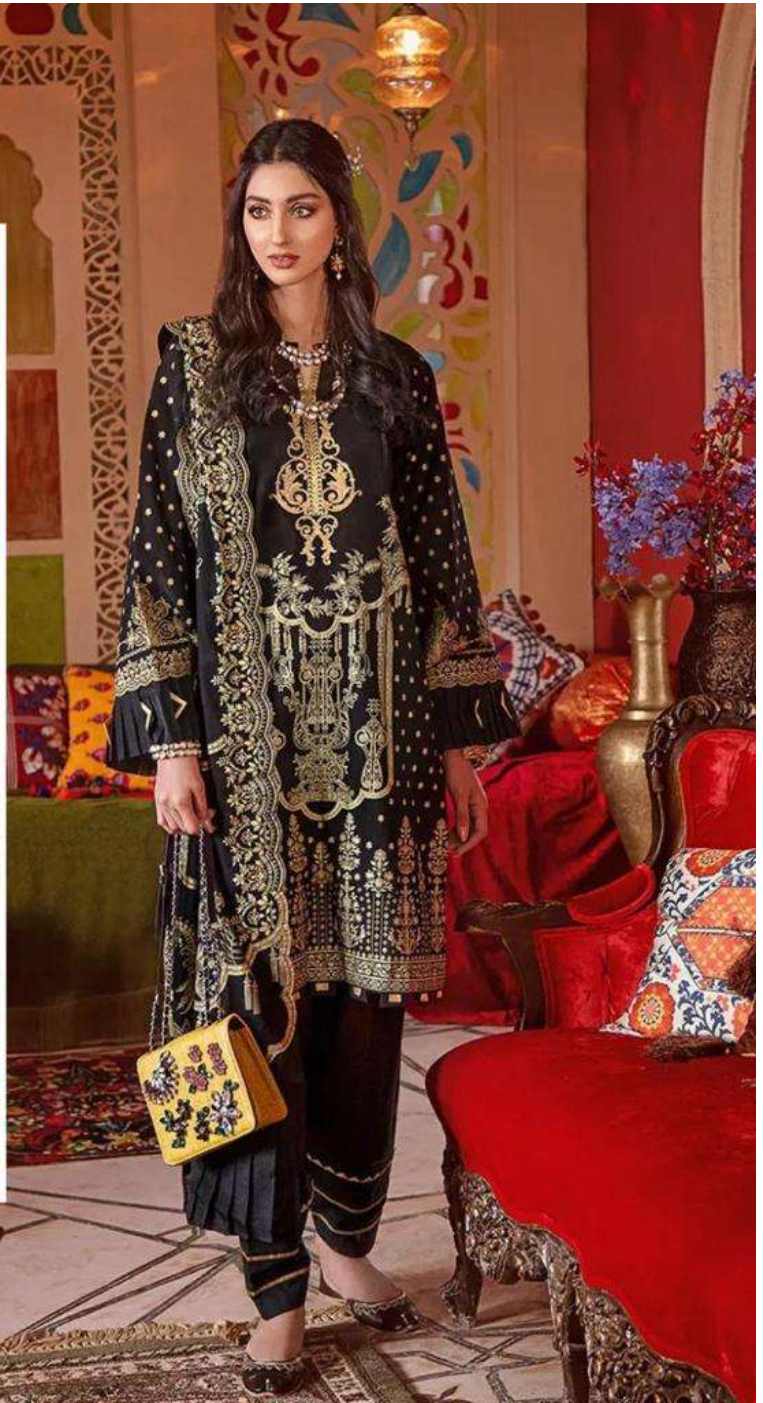

# FASHION MANTRA

**RINAZ**<sup>®</sup>  
FASHION

D.NO.1220

TOP - CAMRIC COTTON WITH HEAVY EMBROIDERY  
BOTTOM - PURE COTTON  
DUPATTA - NAZNEEN WITH HEAVY EMBROIDERY