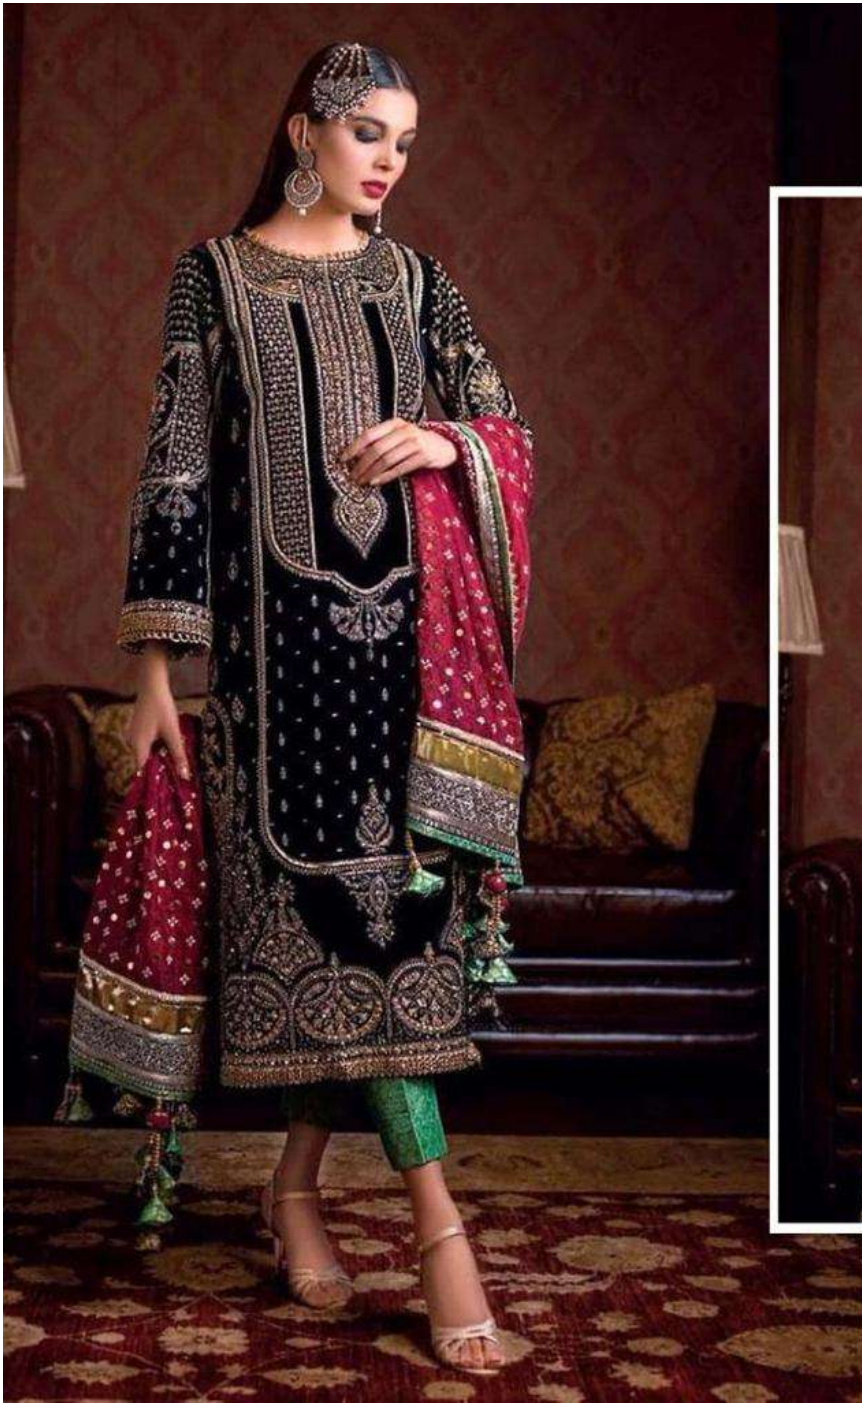

# FASHION MANTRA

TOP - FOX GEORGETTE WITH HEAVY EMBROIDERY  
BOTTOM INNER - HEAVY SHANTUN  
DUPATTA - NAZIN WITH HEAVY EMBROIDERY