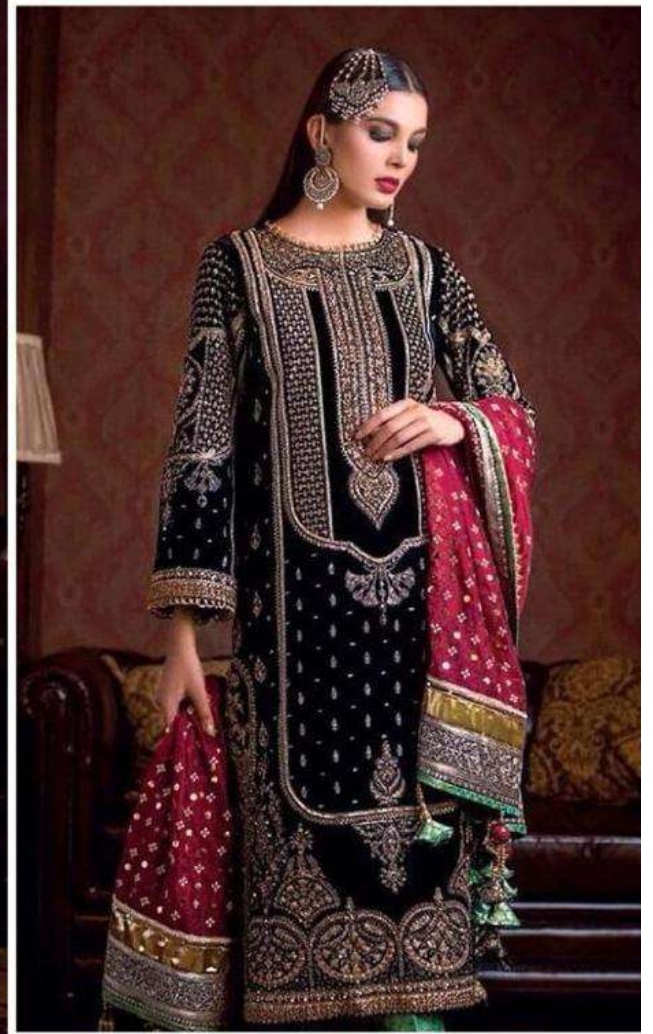

# FASHION MANTRA

TOP - FOX GEORGETTE WITH HEAVY EMBROIDERY  
BOTTOM INNER - HEAVY SHANTUN  
DUPATTA - NAZIN WITH HEAVY EMBROIDERY