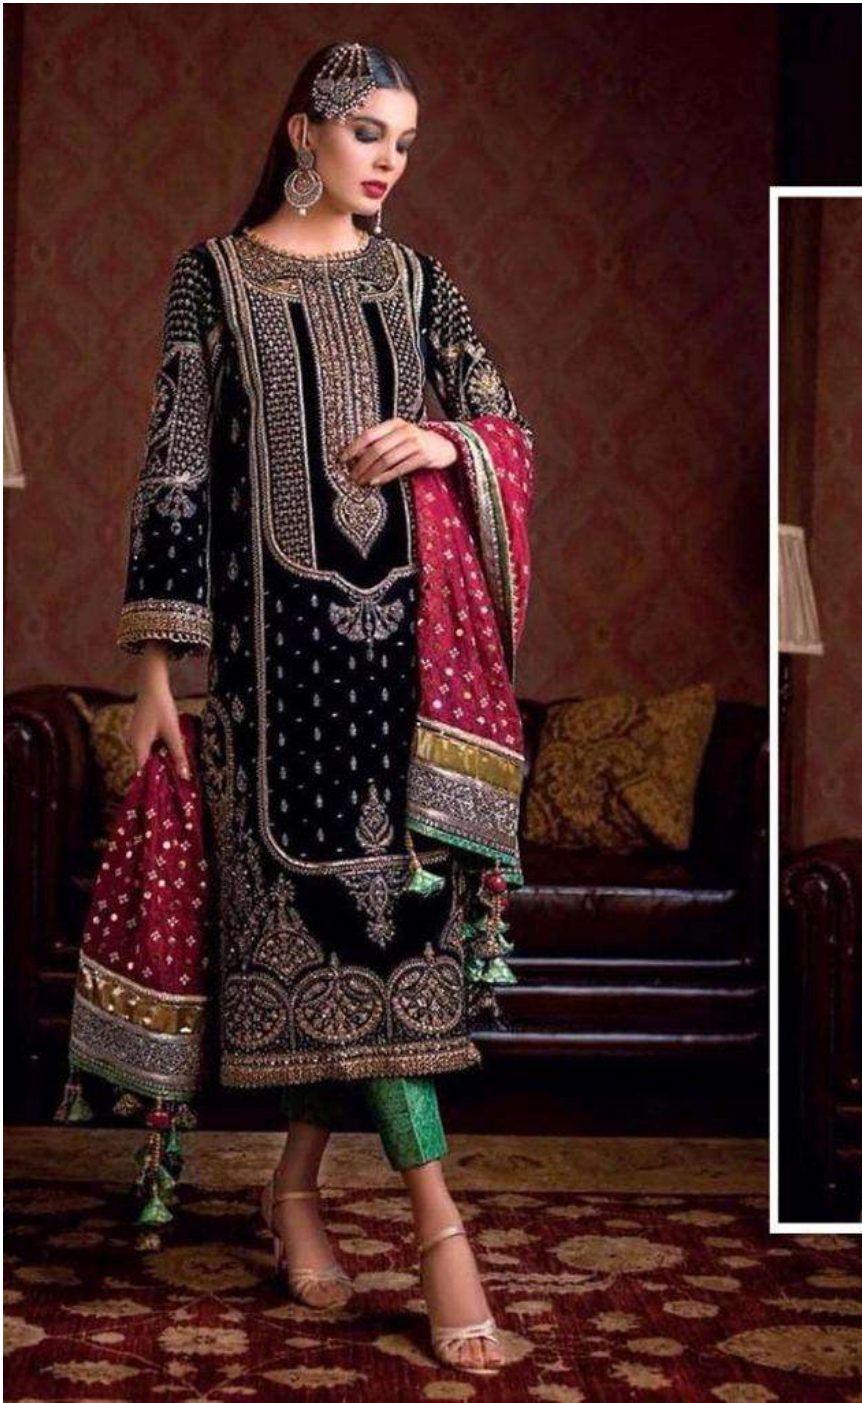

FASHION MANTRA

TOP - FOX GEORGETTE WITH HEAVY EMBROIDERY
BOTTOM INNER - HEAVY SHANTUN
DUPATTA - NAZIN WITH HEAVY EMBROIDERY