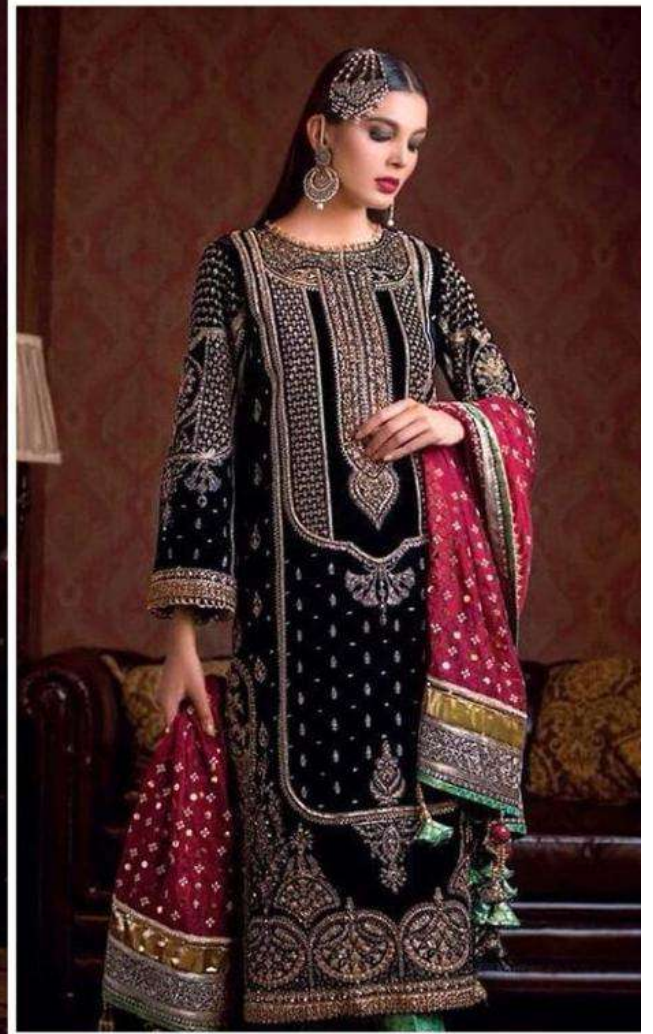

FASHION MANTRA

TOP - FOX GEORGETTE WITH HEAVY EMBROIDERY
BOTTOM INNER - HEAVY SHANTUN
DUPATTA - NAZIN WITH HEAVY EMBROIDERY