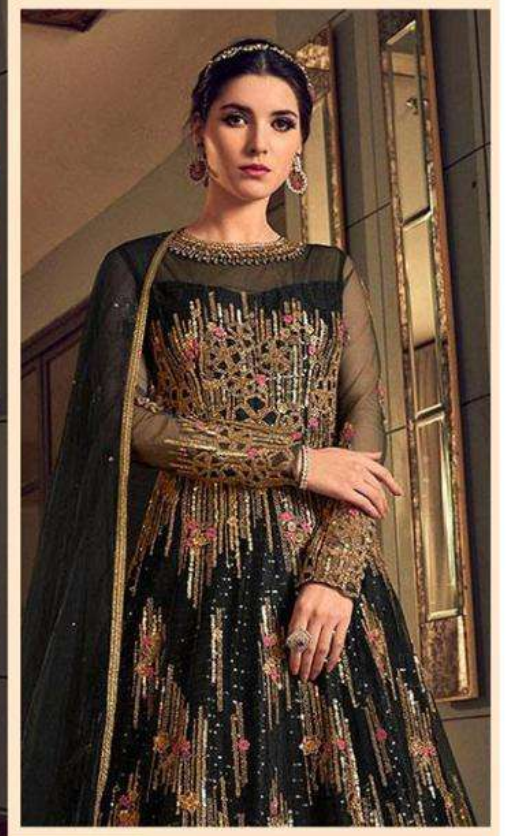

FASHION MANTRA

SHENYLTM
FAB
D.No.1109

TOP - BUTTERFLY NET WITH HEAVY EMBROIDERY
& DIAMOND WORK
BOTTOM + INNER - HEAVY SHANTUN
DUPATTA - BUTTER FLY NET WITH LESS