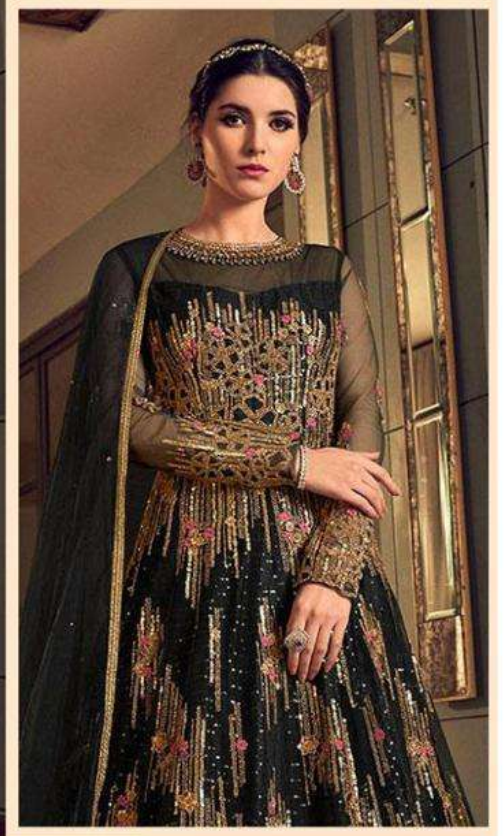

# FASHION MANTRA

  
SHENYL<sup>TM</sup>  
FAB  
D.No.1109

TOP - BUTTERFLY NET WITH HEAVY EMBROIDERY  
& DIAMOND WORK  
BOTTOM + INNER - HEAVY SHANTUN  
DUPATTA - BUTTERFLY NET WITH LESS