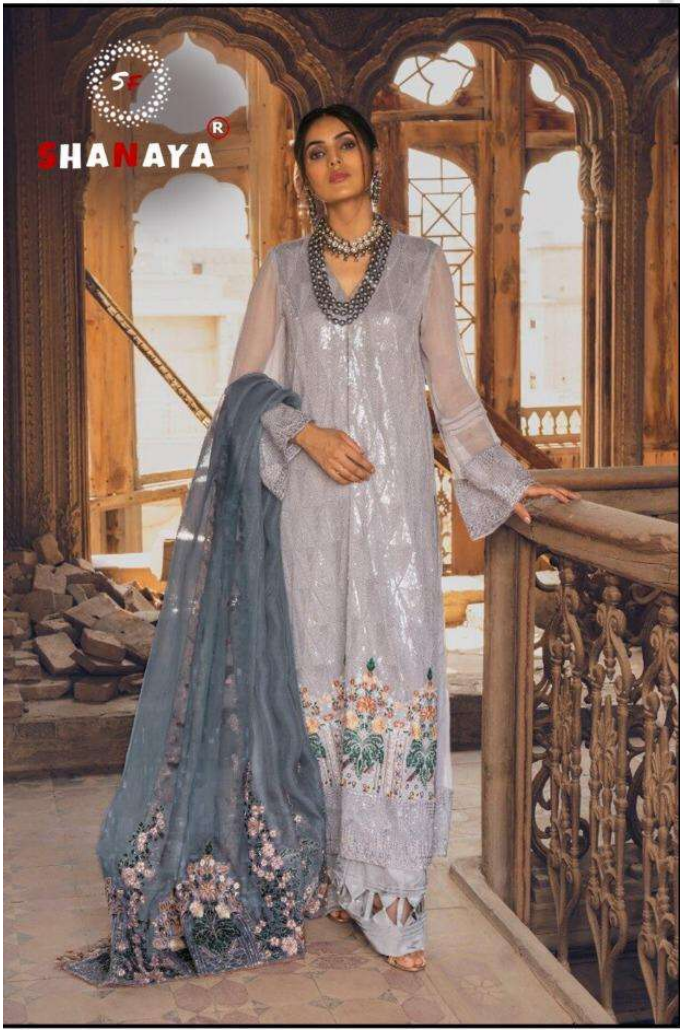

FASHION MANTRA

FABRIC DETAILS
TOP- FOX GEORGEETE
BOTTAM/INNER - SANTOON
DUPPTA- HEAVY NAZMEEN

S-53

FABRIC DETAILS
TOP- FOX GEORGEETE
BOTTAM/INNER - SANTOON
DUPPTA- HEAVY NAZMEEN

S-53

SHANAYA[®]