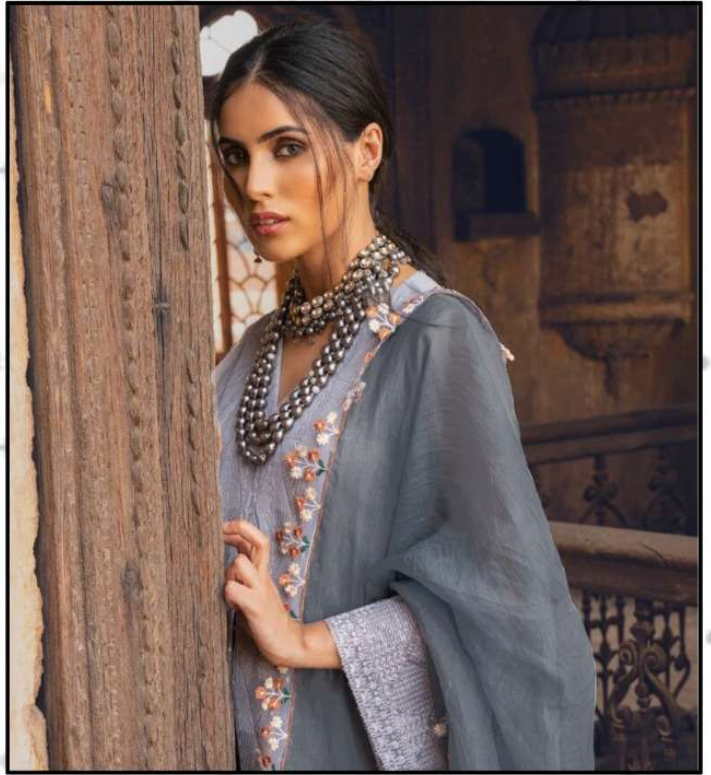

FASHION MANTRA

SHANAYA

SHANAYA[®]

FABRIC DETAILS
TOP- FOX GEORGEETE
BOTTAM/INNER - SANTOON
DUPPTA- HEAVY NAZMEEN

S-53

FABRIC DETAILS
TOP- FOX GEORGEETE
BOTTAM/INNER - SANTOON
DUPPTA- HEAVY NAZMEEN

S-53

SHANAYA[®]