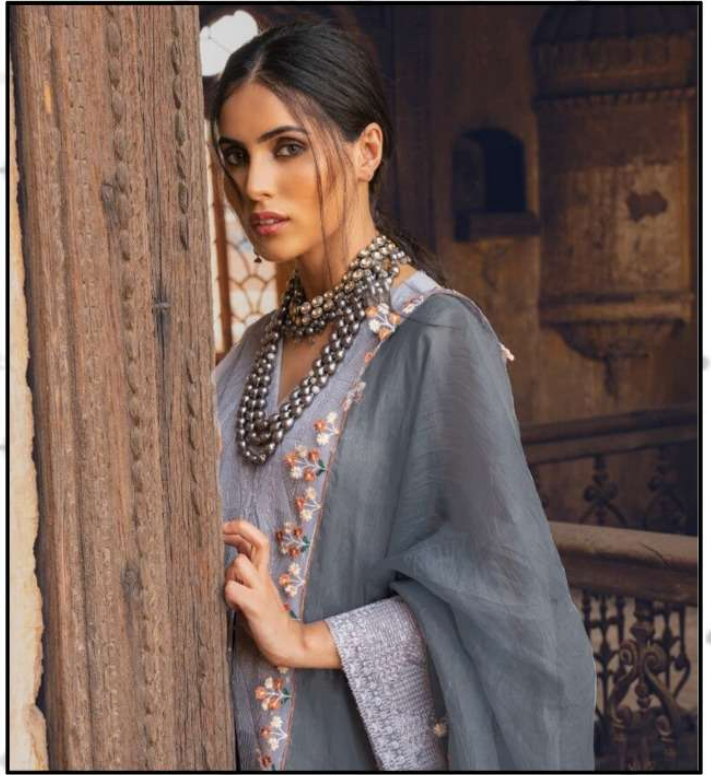

FASHION MANTRA

FABRIC DETAILS
TOP- FOX GEORGEETE
BOTTAM/INNER - SANTOON
DUPPTA- HEAVY NAZMEEN

S-53

FABRIC DETAILS
TOP- FOX GEORGEETE
BOTTAM/INNER - SANTOON
DUPPTA- HEAVY NAZMEEN

S-53

SHANAYA[®]