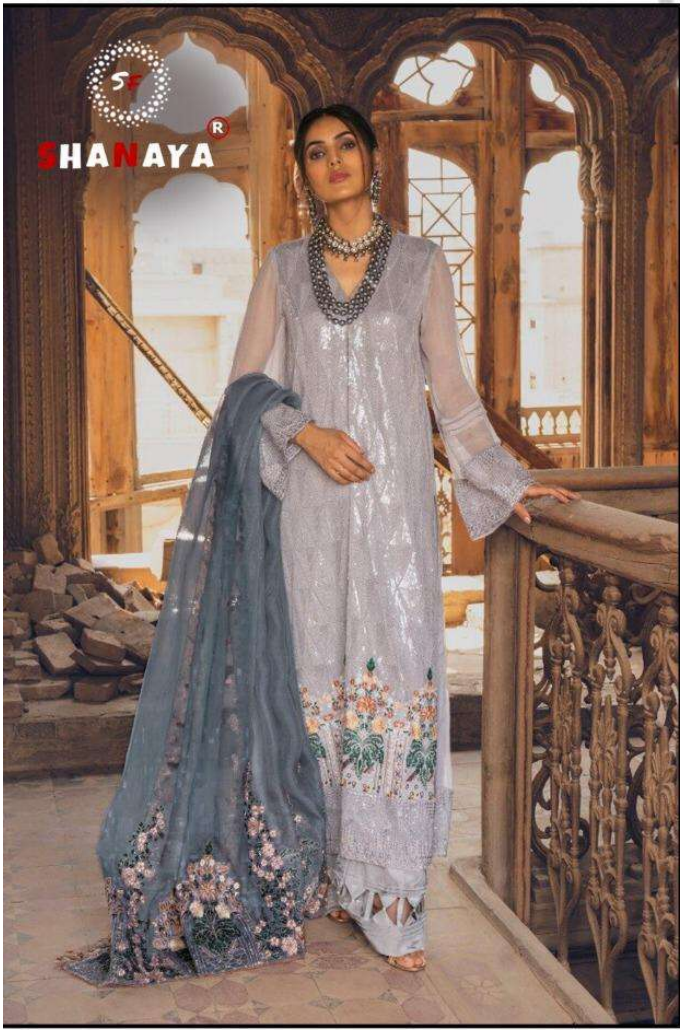

FASHION MANTRA

SHANAYA

SHANAYA[®]

FABRIC DETAILS
TOP- FOX GEORGEETE
BOTTAM/INNER - SANTOON
DUPPTA- HEAVY NAZMEEN

S-53

FABRIC DETAILS
TOP- FOX GEORGEETE
BOTTAM/INNER - SANTOON
DUPPTA- HEAVY NAZMEEN

S-53

SHANAYA[®]